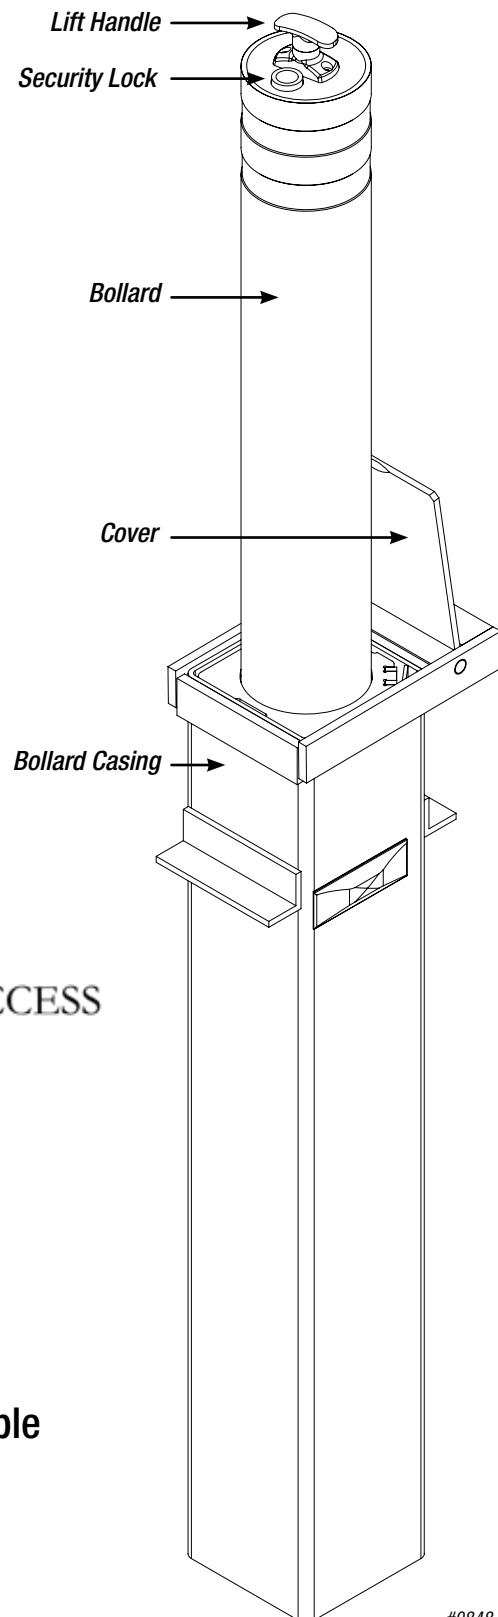

ATG ACCESS

BOLLARD OFFERING

- 4", 5" & 6" Diameters
- 24" & 36" Heights
- Black & Stainless Steel Finish options available

#9848 | REVISED 02/2018