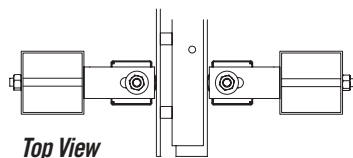

PASSPORT COMMERCIAL®

.75" Ornamental Picket Design | * Montage Commercial Invincible shown
Matches: Montage Plus | Montage Commercial

PASSPORT II®

1" Ornamental Picket Design | * Classic shown
Matches: Montage II

PASSPORT IS®

2.75" Ornamental Pale Design | * Gauntlet shown
Matches: Impasse II

GATE HARDWARE

The PassPort roll gate design has been matched with equally superior hardware. The v-track rollers are designed to support more than the recommended load, and provide an effortless balance that glides smoothly across its gate opening.