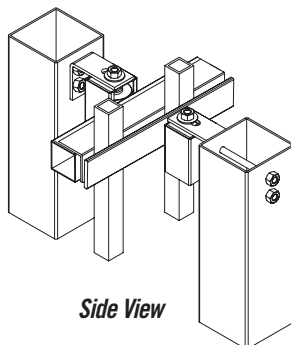

Side View

#9797 | REVISED 05/2014

TALLAHASSEE (850) 942-1003
MOBILE/BALDWIN (251) 322-2075

5159 Woodlane Circle
Tallahassee, FL 32303
www.BTFencing.com