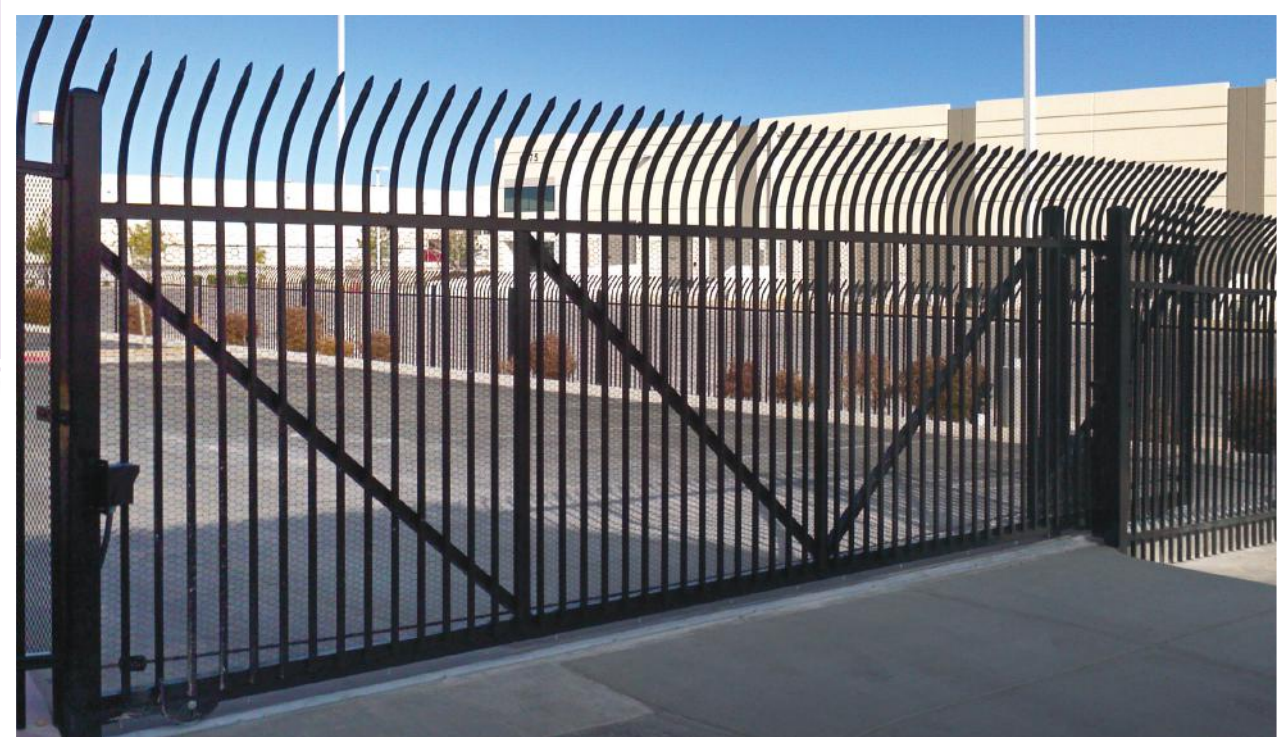

PASSPORT[®]

STEEL V-TRACK ROLL GATE DESIGN

Passport is an *innovative roll gate system* with a robust fabricated design. Its rigid framework enables the gate system to *glide effortlessly across its on-grade track*, and its *V-Track design provides the least amount of space required for a slide gate system*.

5159 Woodlane Circle
Tallahassee, Fl 32303
www.BTFencing.com

TALLAHASSEE

(850) 942-1003

MOBILE/BALDWIN

(251) 322-2075

PASSPORT®

STEEL V-TRACK ROLL GATE DESIGN

2"sq x 12ga UPRIGHTS & DIAGONAL BRACES | 2" x 4" x 11ga BOTTOM RAIL (notched & plated for v-track wheels)

PASSPORT IS®

2.75" Ornamental Pale Design | * Gauntlet shown
Matches: Impasse II

GATE HARDWARE

The PassPort roll gate design has been matched with equally superior hardware. The v-track rollers are designed to support more than the recommended load, and provide an effortless balance that glides smoothly across its gate opening.