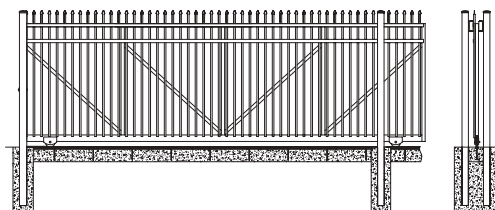

PASSPORT II®

1" Ornamental Picket Design | * Classic shown
Matches: Montage II