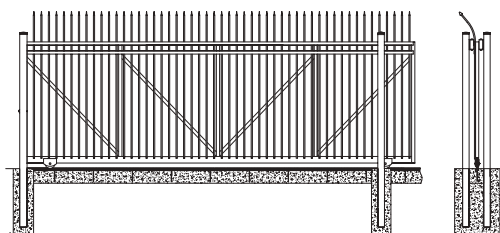

PASSPORT[®]

STEEL V-TRACK ROLL GATE DESIGN

Passport is an *innovative roll gate system* with a robust fabricated design. Its rigid framework enables the gate system to *glide effortlessly across its on-grade track*, and its *V-Track design provides the least amount of space required for a slide gate system*.

5159 Woodlane Circle
Tallahassee, Fl 32303
www.BTFencing.com

TALLAHASSEE

(850) 942-1003

MOBILE/BALDWIN

(251) 322-2075

PASSPORT®

STEEL V-TRACK ROLL GATE DESIGN

2"sq x 12ga UPRIGHTS & DIAGONAL BRACES | 2" x 4" x 11ga BOTTOM RAIL (notched & plated for v-track wheels)