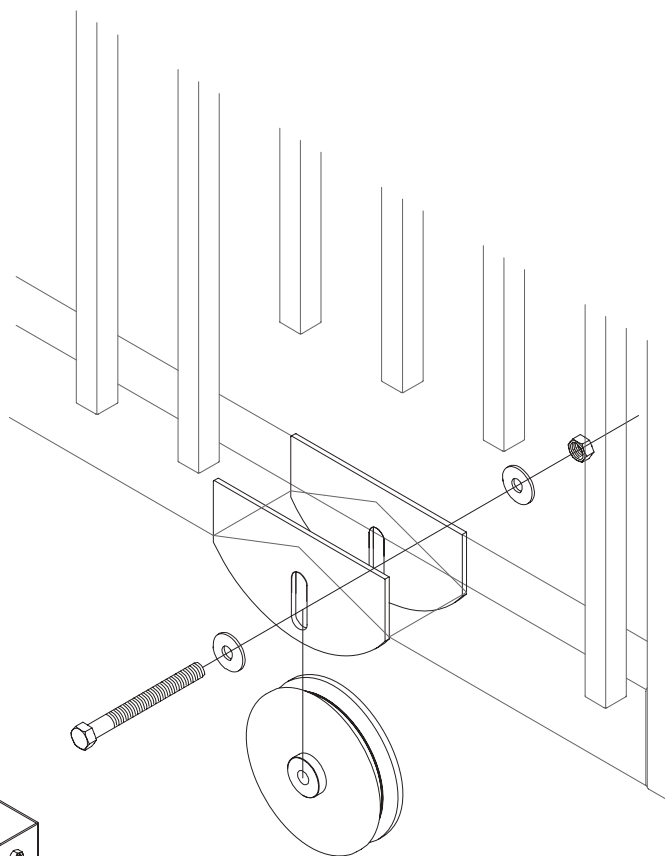

PASSPORT[®]

STEEL V-TRACK ROLL GATE DESIGN

Passport is an *innovative roll gate system* with a robust fabricated design. Its rigid framework enables the gate system to *glide effortlessly across its on-grade track*, and its *V-Track design provides the least amount of space required for a slide gate system*.

PASSPORT COMMERCIAL®

.75" Ornamental Picket Design | * Montage Commercial Invincible shown
Matches: Montage Plus | Montage Commercial

PASSPORT II®

1" Ornamental Picket Design | * Classic shown
Matches: Montage II

PASSPORT IS®

2.75" Ornamental Pale Design | * Gauntlet shown
Matches: Impasse II

GATE HARDWARE

The PassPort roll gate design has been matched with equally superior hardware. The v-track rollers are designed to support more than the recommended load, and provide an effortless balance that glides smoothly across its gate opening.