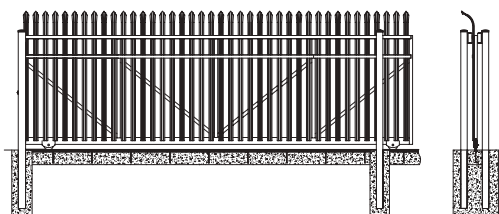

PASSPORT IS®

2.75" Ornamental Pale Design | * Gauntlet shown
Matches: Impasse II